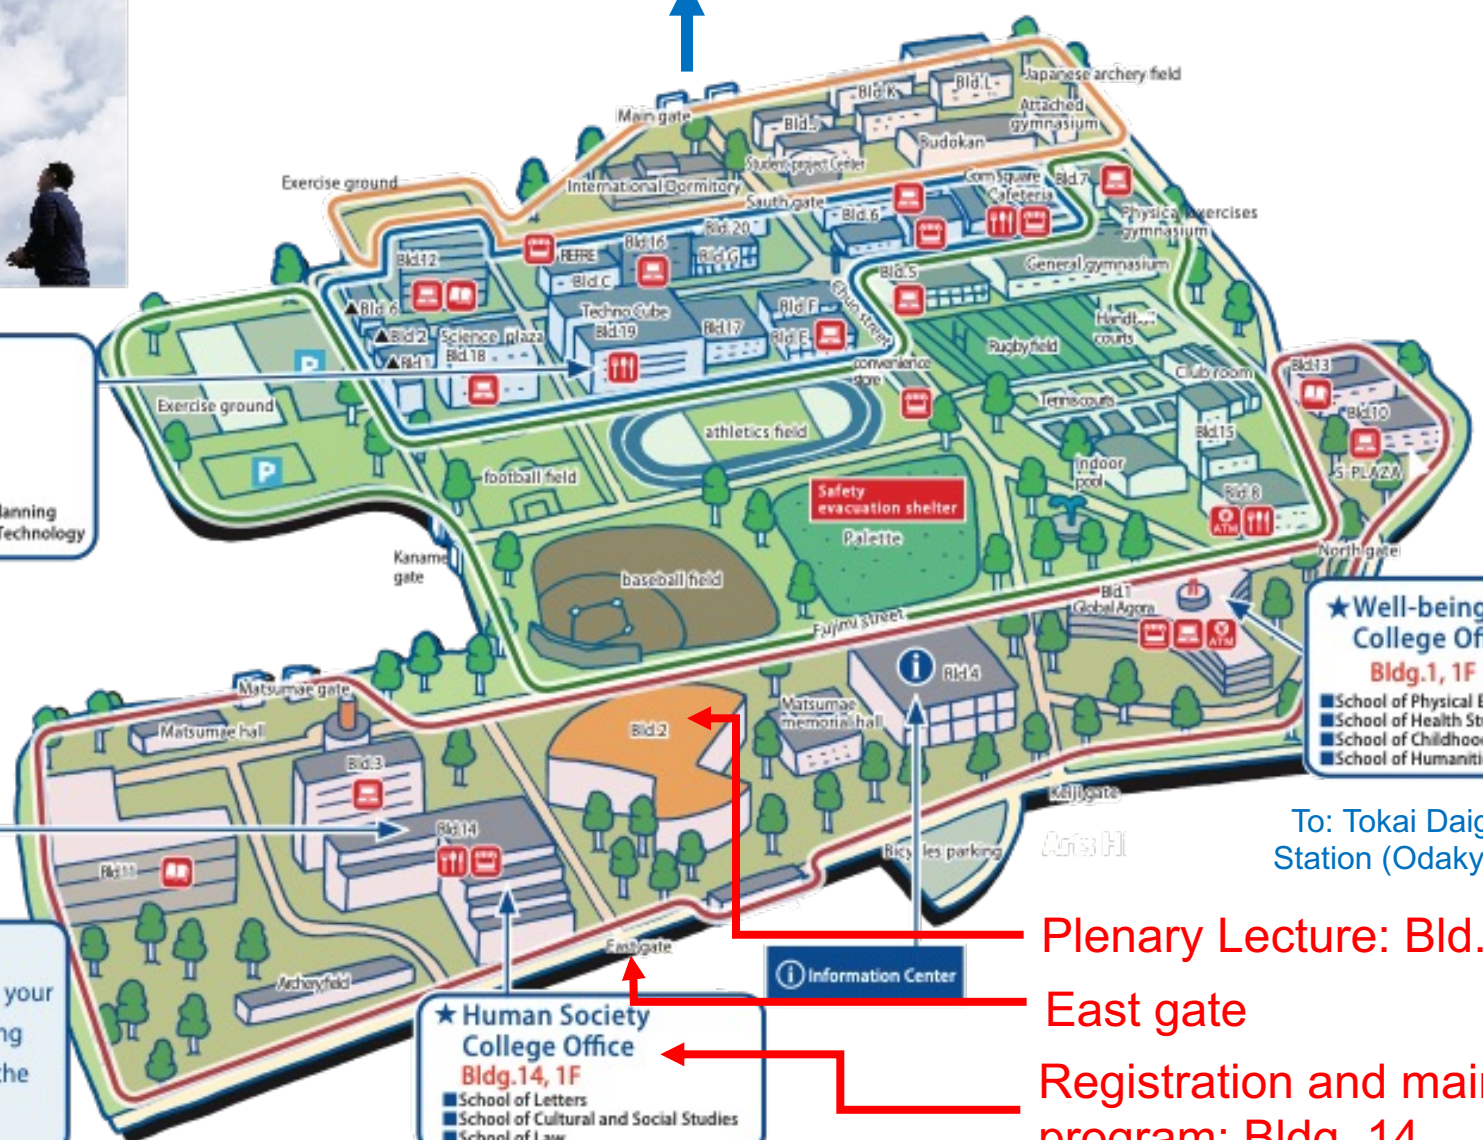

SHONAN CAMPUS MAP

icon Library Store cafeteria ATM Computer room

To: Bus stop to Hiratsuka Satation (JR Tokaido Line)

★ Science Engineering College Office
Bldg.19, 1~2F

- School of Engineering
- School of Science
- School of Architecture and Urban Planning
- School of Information Science and Technology

★ Global Citizen College Office
Bldg.14, 1F

- School of Global Studies
- School of Information and Telecommunication Engineering
- School of Business Administration and Economics

★ College Office

If you have any problems in your daily life, study, or developing career, please consult with the office of respective college.

★ Human Society College Office
Bldg.14, 1F

- School of Letters
- School of Cultural and Social Studies
- School of Law

★ Well-being College Office
Bldg.1, 1F

- School of Physical Education
- School of Health Studies
- School of Childhood Education
- School of Humanities and Culture

Plenary Lecture: Bld.2

East gate

Registration and main program: Bld. 14

To: Tokai Daigaku-Mae Station (Odakyu Railway)